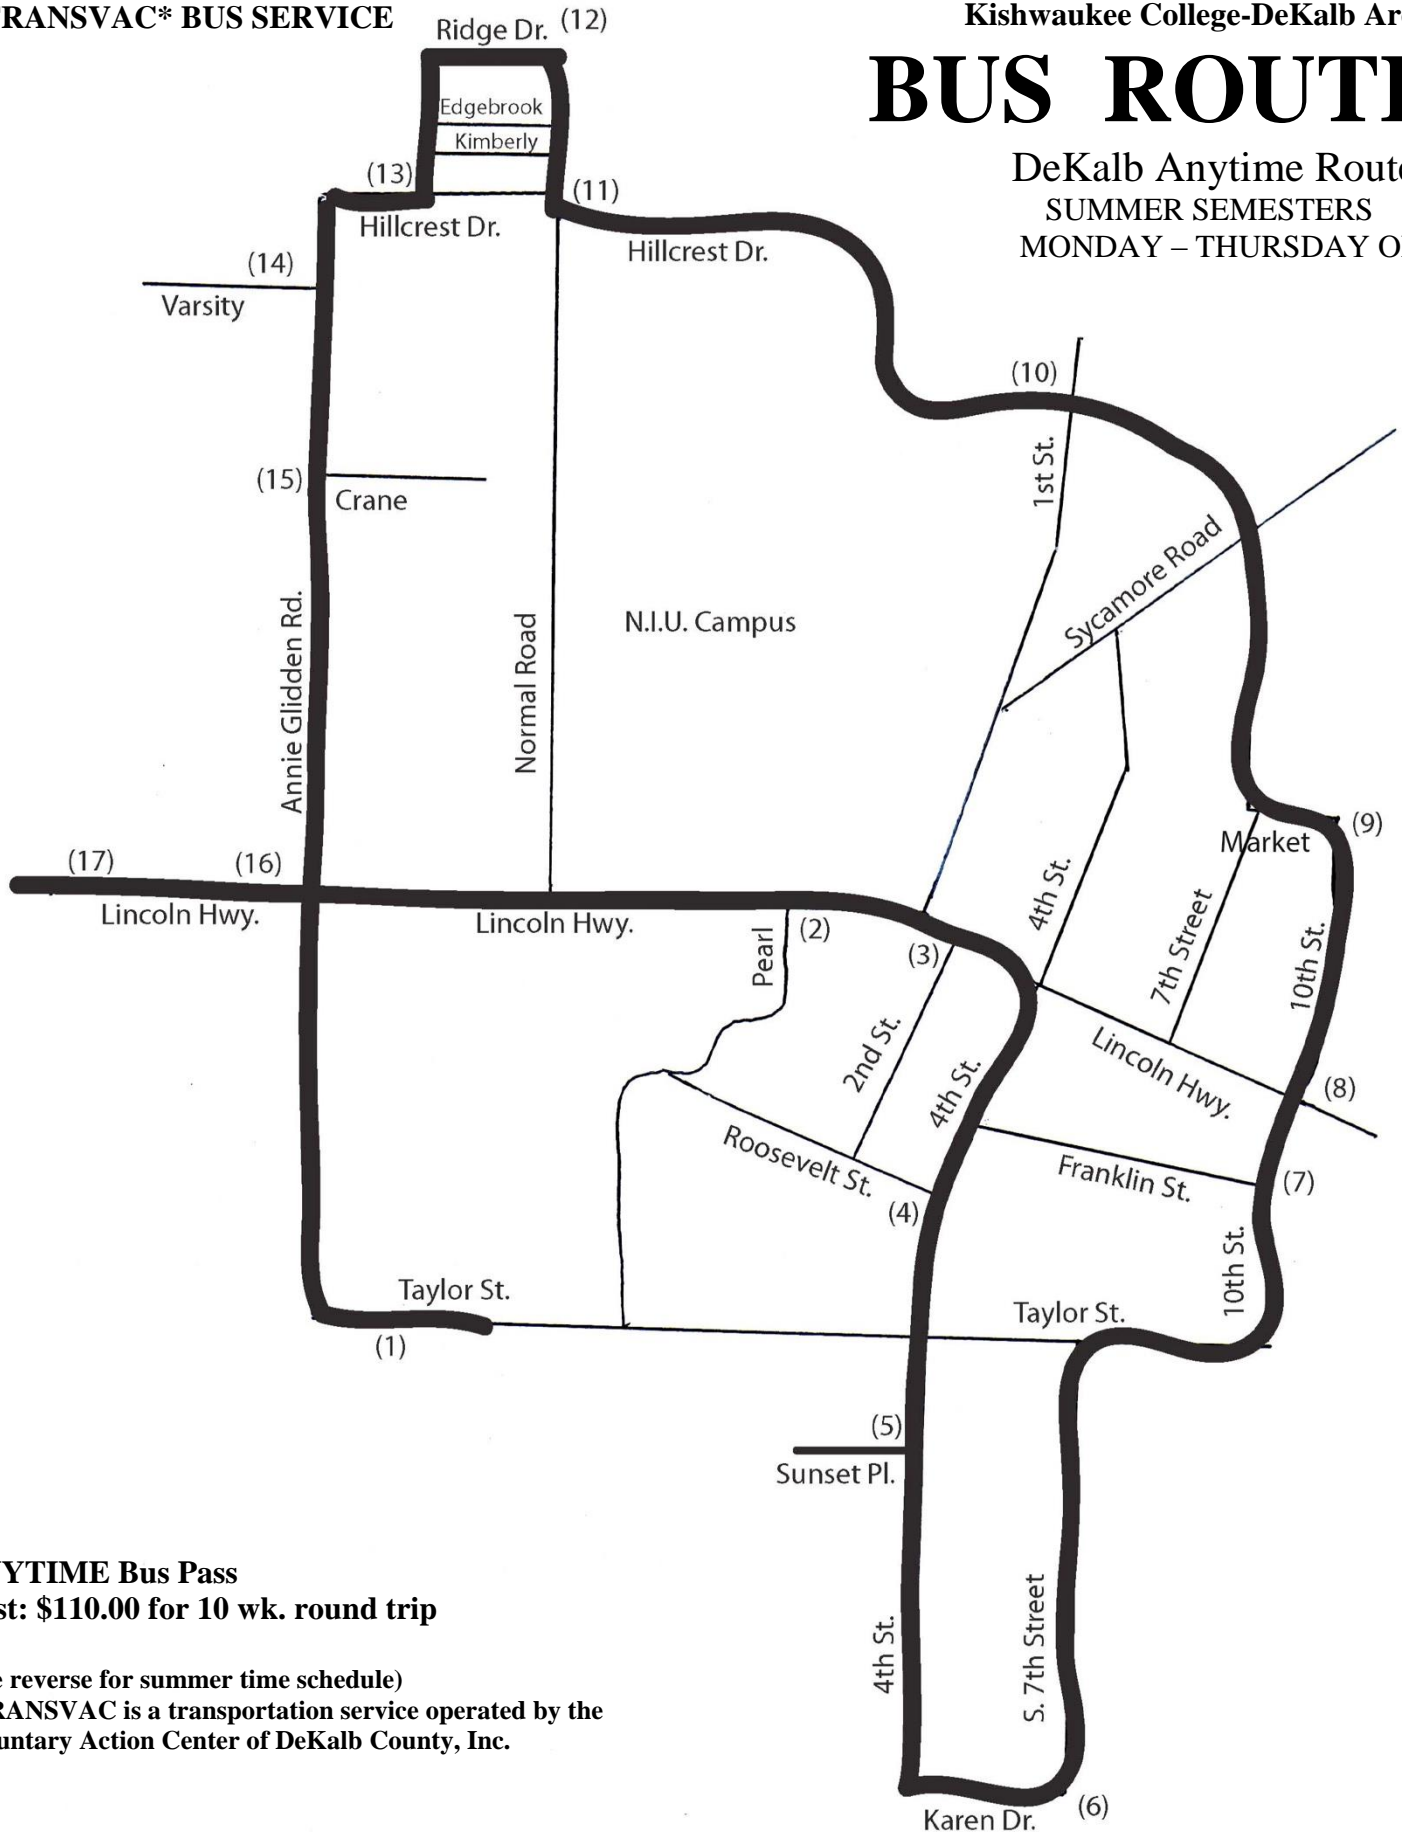

BUS ROUTE

DeKalb Anytime Route
SUMMER SEMESTERS
MONDAY – THURSDAY ONLY

ANYTIME Bus Pass
Cost: $110.00 for 10 wk. round trip

(See reverse for summer time schedule)
*TRANSVAC is a transportation service operated by the
Voluntary Action Center of DeKalb County, Inc.