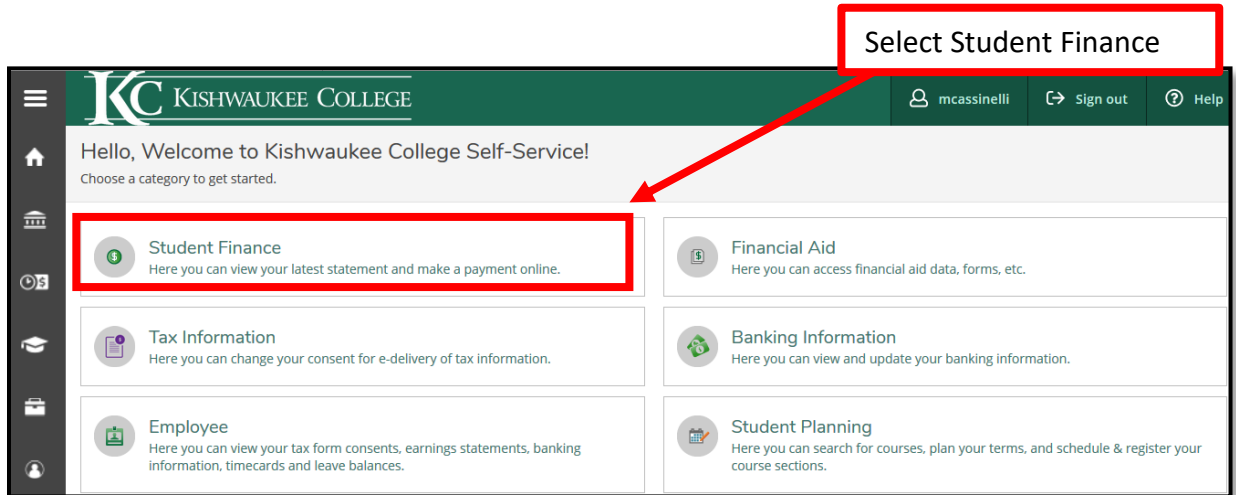

Self-Service PAYMENT Tutorial for Dual Credit Students

Choose your payment Method

Follow the steps to Proceed with Payment.